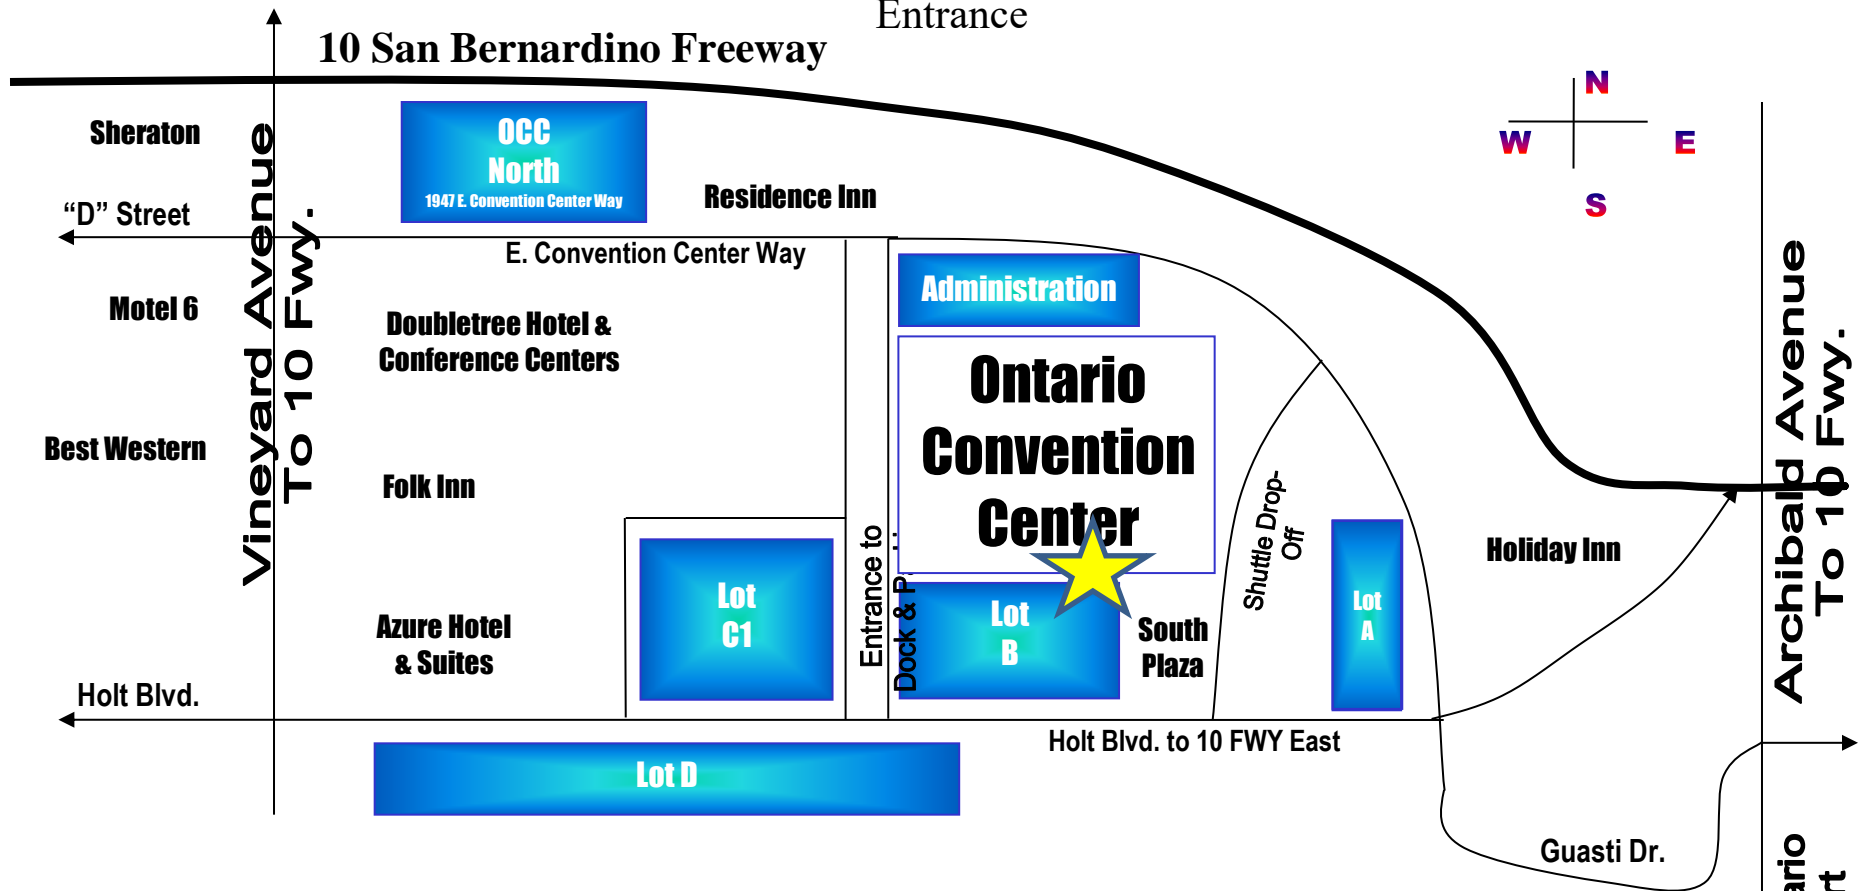

Yellow Star below indicates South Entrance - Please enter through South Entrance

Ontario Convention Center

2000 E. Convention Center Way, Ontario, CA 91764
T: 800/455-5755, 909/937-3000, F: 909/937-3850

OCC North

1947 E. Convention Center Way, Ontario, CA 91764

Parking Fees:

Standard Vehicle Space	\$10	Discounted price
Truck/ or trailer	\$20	
Buses/ RV's	\$50	

Please note: In & out privileges are allowed. Overnight parking is prohibited. Our primary entrance is parking lot B/C additional opened as needed.