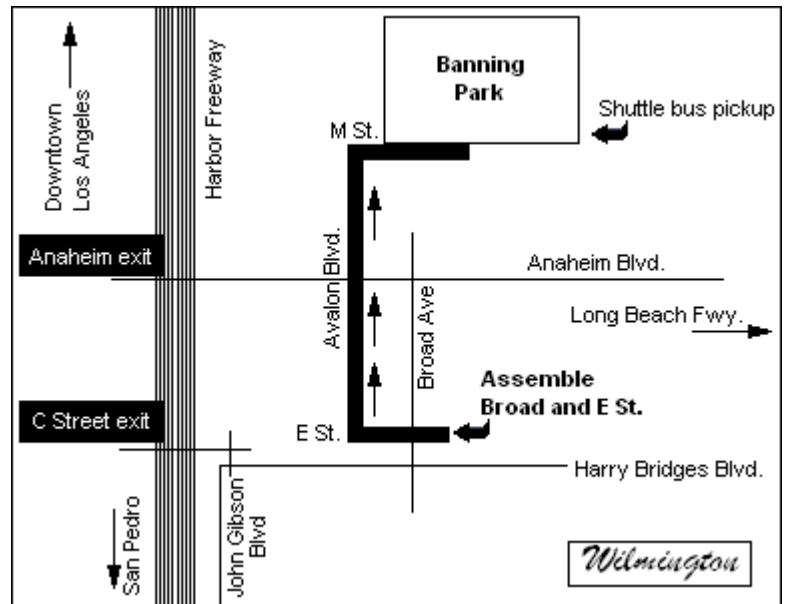

LABOR SOLIDARITY MARCH

MARCHA LABORAL SOLIDARIDAD

Marcha Broad & E Street, Wilmington
Assembly begins 8 a.m.
March March departs 10 a.m.

Mitin Banning Park • 12 p.m.
Speakers, Music, Shuttle Buses,
Rally *Hot Dogs, Soft Drinks available.*

WORKERS' NEED BEFORE CORPORATE GREED!

Monday
Sept. 6, 2010
Lunes

Union banners, signs and floats are welcome.

BRING THE WHOLE FAMILY!

31st ANNUAL LABOR DAY PARADE

For more information: Paul Lee (626) 258-33451 or plee@csea.com