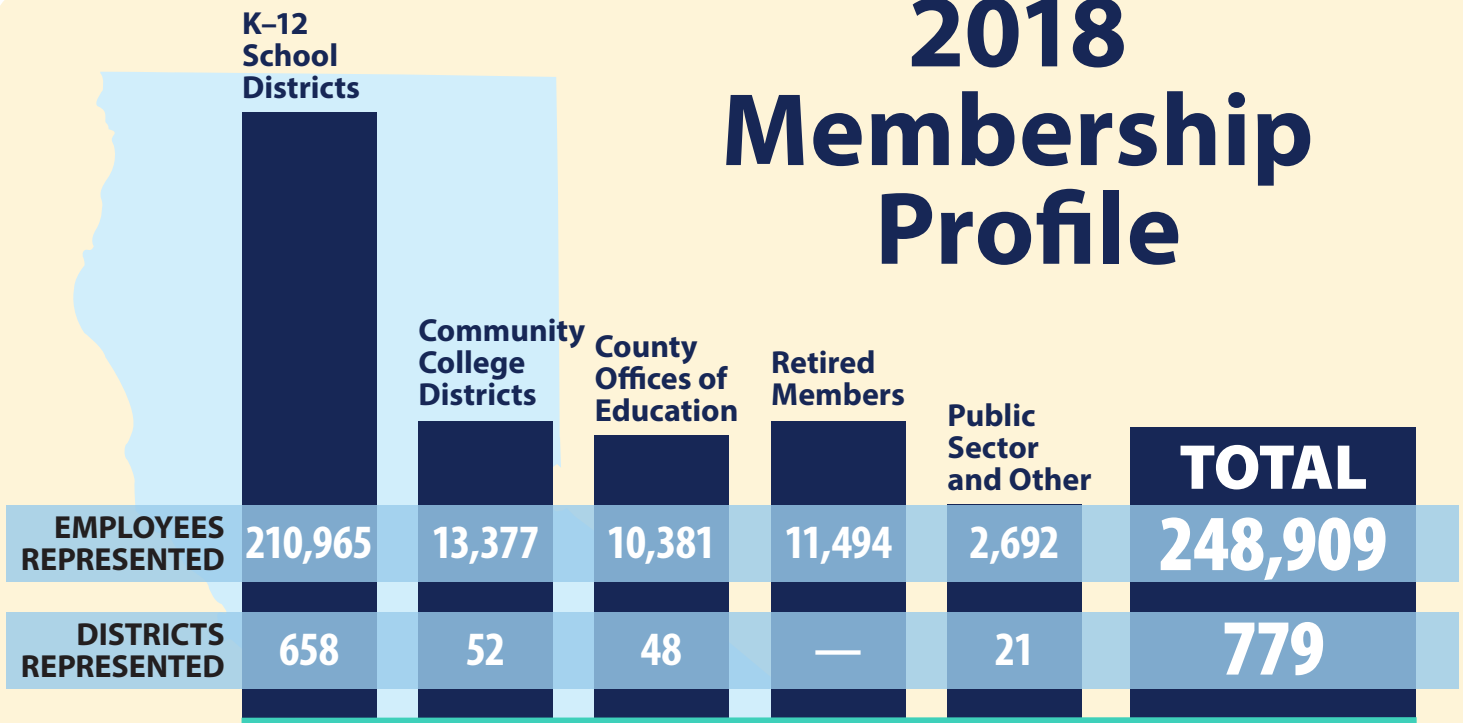

California School Employees Association

2018 Membership Profile

Number of employees represented by CSEA

MAJOR JOB CLASSIFICATIONS REPRESENTED

- ACCOUNTING/FISCAL
- ATHLETIC TRAINERS
- BUILDING/GROUNDS/ MAINTENANCE
- CUSTODIAL
- FOOD SERVICES
- HEALTH CARE PROFESSIONALS
- INFORMATION TECHNOLOGY
- OFFICE/CLERICAL/SECRETARIAL
- PARAEDUCATORS/ INSTRUCTIONAL ASSISTANTS
- SAFETY/SECURITY/SCHOOL POLICE
- TRANSPORTATION/BUS DRIVERS
- TV/RADIO PRODUCTION
- WAREHOUSE

AVERAGE NUMBER OF MEMBERS PER:

CONGRESSIONAL DISTRICT

4,696

STATE SENATE DISTRICT

6,223

STATE ASSEMBLY DISTRICT

3,111

CSEA GOVERNMENTAL RELATIONS OFFICE